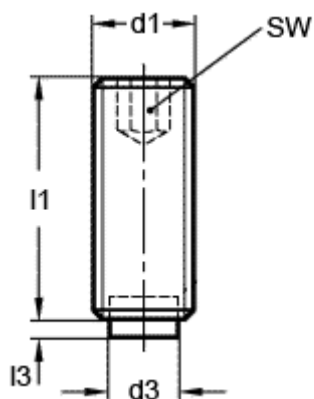

Data Sheet

Article number: 20931603

Description: E+G Grub screw
GN 913.3-M4-20-KU

Measures

d1 = M4
d3 = 2
l1 = 20.0
l3 = 1.0
SW = 2.0